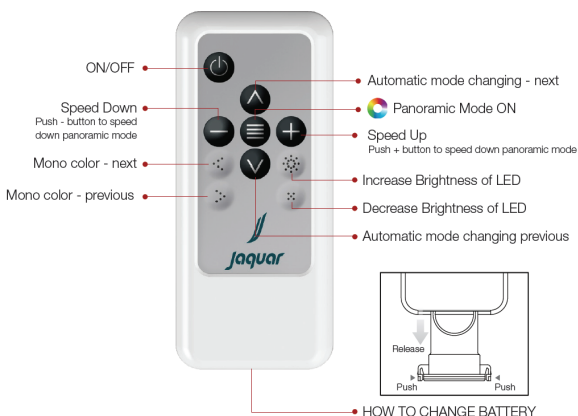

Product Code	OHS-CHR-1673
Description	Maze Prime Round Shape Single Function Shower 450mm dia AISI 304 stainless steel with RGB LED light remote control & installation kit for false ceiling <ul style="list-style-type: none"> • Chromo therapy (RGB): LED x 0.23W with 12V Power Supply (SMPS) Including Controller, connecting to AC 100-240V, 50-60Hz
Flow Rate	47.00 LPM @ 3 bar
Flow regulator	By using flow regulators + Brass Housing (Product should be ordered with suffix as GB-8.0 LPM, & GC-12.0 LPM @ 3.0 Bar pressure) one can regulate the flow rate.
Recommended Water Pressure	1.0 Bar - 3.0 Bar
Mount Type	Ceiling Mounting
Spray Modes	Single Function
Material Composition Specification in Percentage	STAINLESS STEEL: Nickel 8.0-11.0, Chromium 18.0-20.0, Manganese 0.0 - 2.0, Carbon 0.0-0.08, Iron Remainder (AISI 304) ABS: Specific Gravity (g/cm ²) 1.06-1.10, Melt Mass Flow Rate (g/10 min.) 20-26, Rockwell Hardness 95-115, DTUL @ 66 psi (0.45 MPa) (OC) 78-102
Technology	Advanced Rubit - Lime scale deposits stick to the shower face can be easily rubbed off by hand or flannel.
Registered design no.	276016
Finish	Salt Spray (350 hrs + Validated) Adhesion (Pass)
Available Finishing	Antique Bronze (ABR), Antique Copper (ACR), Black Chrome (BCH), Black Matt (BLM), Gold Dust (GDS), Full Gold (GLD), Graphite (GRF), Stainless Steel Finish (SSF) & White Matt (WHM)

REMOTE CONTROL

LED POWER SUPPLY

• **CHROMO THERAPY (RGB)** •
 LED x 0.23W with 12V Power Supply (SMPS) including Controller, connecting to AC 100-240V, 50-60Hz

• **COLOR VARIATION** •

Mono Color (RGB)

Chromo Therapy

LED On / Off

Switch Sensor by Remote Control